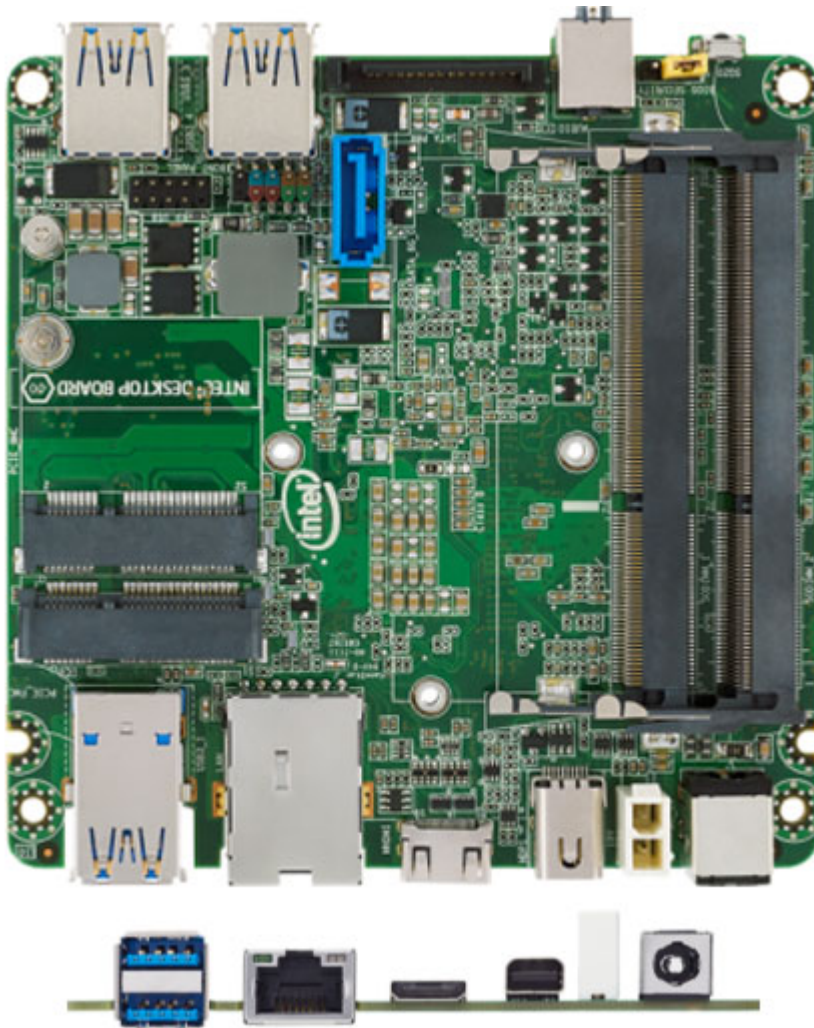

349.00 EUR  
incl. 19% VAT, plus [shipping](#)

- Intel Core i5 4250-U
- Intel QM87
- 1x mini HDMI, 1x mini dP !
- 2x Mini-PCIe

Support:  [Specifications](#)

Sleek, shiny, and with a smaller footprint than a wireless modem, the Intel® NUC with the 4th generation Intel® Core™ i5 processor is at home in your living room, your office, or your media center. The D54250WYB SKU of Intel NUC is equipped with Intel® Turbo Boost Technology 2.0, automatically allowing processor cores to safely run faster than the base operating frequency. It also includes Intel® Rapid Start Technology, ensuring you are quickly up and running, and Intel® Smart Connect Technology to keep you up to date at all times.

The Intel NUC comes complete with Intel® HD Graphics 5000 to ensure a brilliant HD experience, Intel® Quick Sync Video for fast video encoding, and DisplayPort 1.2\* for driving 4k displays. Couple this with a stereo/mic jack along with four USB 3.0 ports and an infrared sensor for your remote control, and you can create a home entertainment system, a gaming machine, a digital jukebox, or all of the above. You can immerse yourself in movies, TV, or games in 4 inches square without the need for discrete hardware. The Intel NUC: as small as a game controller, as powerful as a jackhammer.

#### Features :

- Intel QM87
- CPU: Intel Core i5-4250U, 2x 2.60GHz, 3MB Cache, 15W TDP
- RAM: 2x DDR3 SO-DIMM
- Extension: 1x PCIe Mini Card (shared, full-size), 1x PCIe Mini Card (half-size)
- External I/O: 1x Mini HDMI 1.4a, 1x Mini DisplayPort 1.2, 4x USB 3.0, 1x Gb LAN (Intel), 3x Audio
- Internal I/O: 2x USB 2.0, 1x mSATA 6Gb/s (shared)
- Graphics: Intel HD Graphics 5000